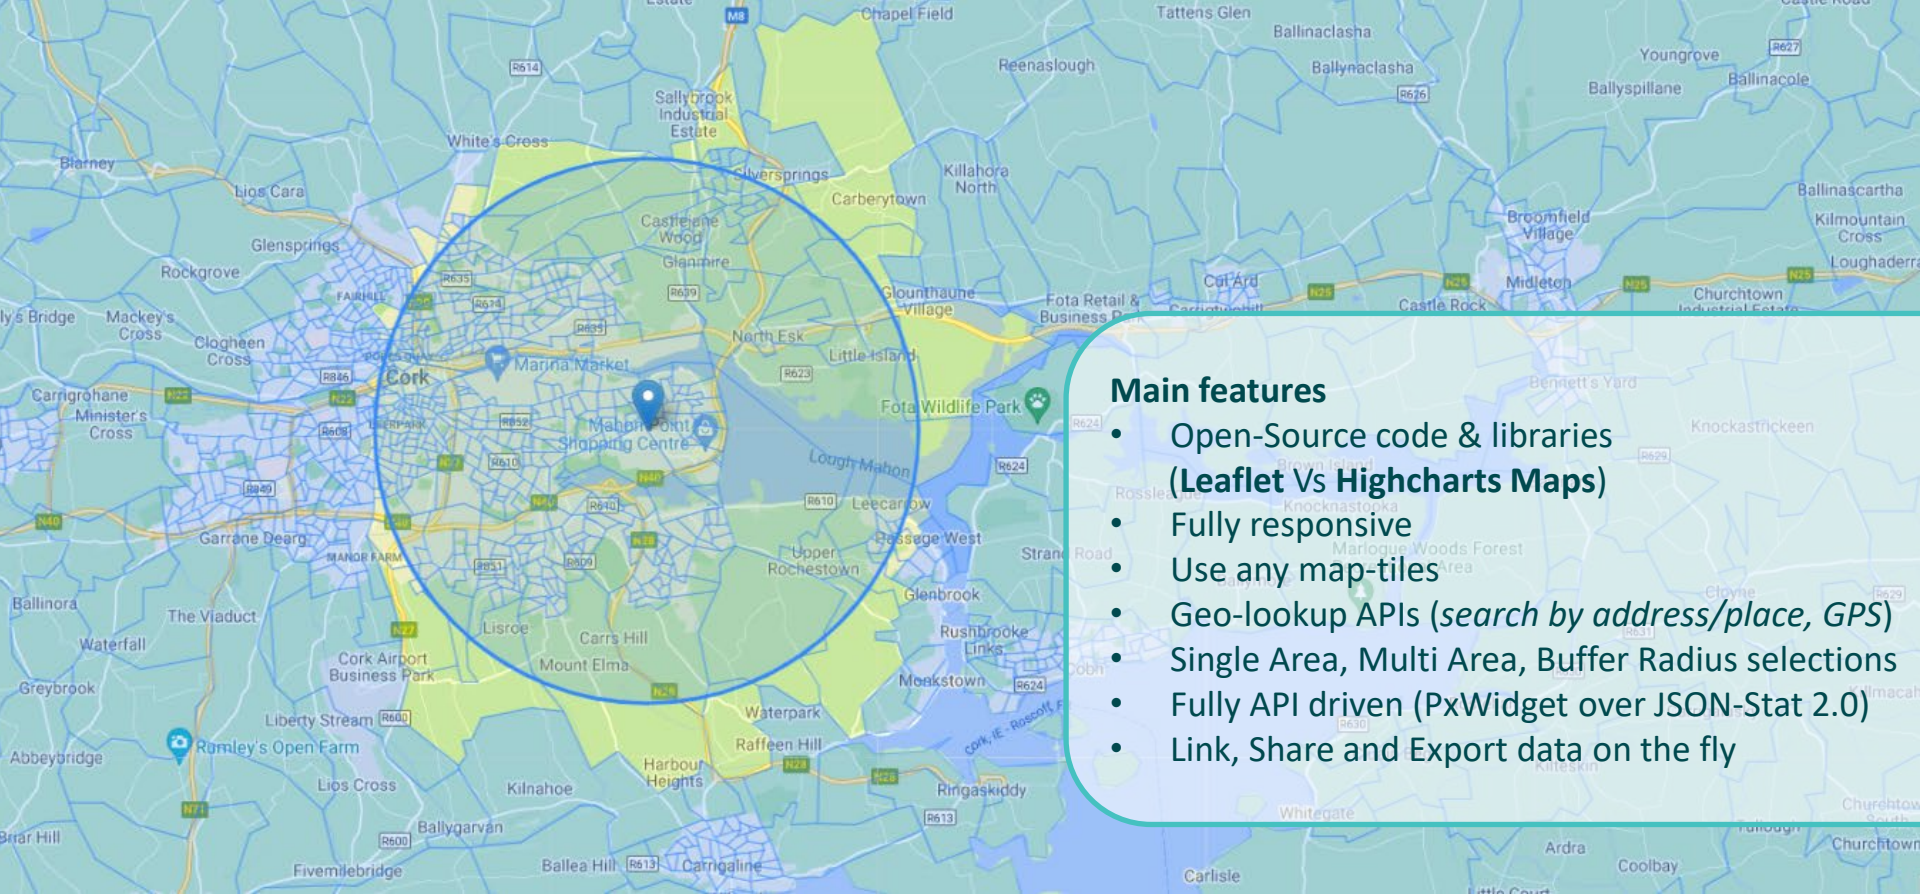

Main features

- Open-Source code & libraries (**Leaflet Vs Highcharts Maps**)
- Fully responsive
- Use any map-tiles
- Geo-lookup APIs (*search by address/place, GPS*)
- Single Area, Multi Area, Buffer Radius selections
- Fully API driven (PxWidget over JSON-Stat 2.0)
- Link, Share and Export data on the fly